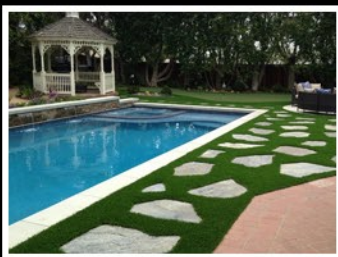

RESIDENTIAL

COMMERCIAL

PUTTING GREENS

PET TURF

SPORTS TURF

MOST REALISTIC Artificial Grass Installation

INSTALLATION SERVICES:

- Shopping Centers
- Hardscapes
- Indoor Recreation Areas
- Playgrounds
- Dog Parks
- Sports Fields
- Apartment Complexes
- Shared Community Areas
- Swimming Pool Surrounds
- Construction Entrances
- Picnic Areas
- Roundabouts
- Pathway Edges

GET A FREE ESTIMATE for a realistic,
 natural looking artificial grass lawn...

888-934-8873

**LONG-LASTING
 15-YEAR WARRANTY**

**MOST REALISTIC
 LOOKING**

**LEAD-FREE
 FAMILY & PET SAFE**

**LICENSED, BONDED &
 INSURED**